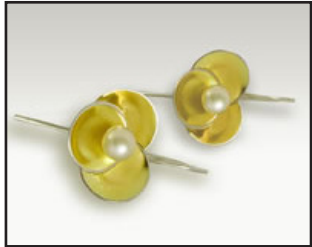

CATHY HEINZ DESIGNS

207.808.9661

CATHYHEINZ@MAINE.RR.COM

WWW.CATHYHEINZDESIGNS.COM

FAVORITES CATALOG - 2021

GOLDEN CLOVERS 1388

*18k/sterling; freshwater pearls;
5/8" wide; 1 1/2" long
\$100*

SILVER CLOVERS 1589

*Sterling; freshwater pearls
5/8" wide; 1 1/2" long
\$85*

SILVER PRIMROSE PETALS 9482

*Sterling; freshwater pearl; 3/4" wide;
2" long
\$85*

GOLD PRIMROSE PETALS 9481

*18k/sterling; freshwater pearl;
5/8" wide; 2" long
\$95*

SILVER PRIMROSE PETAL 9484

*Sterling; 3/4" wide; freshwater pearl;
16 or 18" snake chain
\$85*

GOLD PRIMROSE PETAL 9483

*18k/sterling; 5/8" wide;
freshwater pearl; 16 or 18" snake
\$95*

PETITE GOLDEN CLOVER POSTS 1590

*18k/sterling; freshwater pearls;
3/8" wide; sterling posts & backs
\$95*

PEARL SWIRL POST EARRINGS 9430

*18k/sterling; 5/8" wide; 8mm freshwater
pearls; sterling posts & backs
\$130*

SILVER AND GOLD SWIRLS 1878