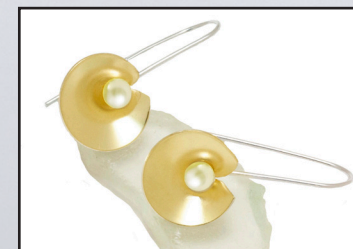

CATHY HEINZ DESIGNS

207.808.9661  
CATHYHEINZ@MAINE.RR.COM  
WWW.CATHYHEINZDESIGNS.COM

BELLES FLEURS CATALOG - 2019

*new!*

GOLD SWIRLED PETAL POSTS 9430  
18k/sterling; freshwater pearl  
5/8" wide  
\$130

*new!*

SILVER SWIRLED PETAL POSTS 9322  
Sterling silver; freshwater pearl  
1/2" wide  
\$85

SILVER PRIMROSE PETALS 9482  
Sterling silver; freshwater pearl  
3/4" wide; 2" long  
\$75

GOLD PRIMROSE PETALS 9481  
18k/sterling; freshwater pearl  
5/8" wide; 2" long  
\$90

*best seller*

GOLDEN CLOVERS 1388  
18k/sterling; freshwater pearls  
5/8" wide; 1 1/2" long  
\$100

*best seller*

SILVER CLOVERS 1589  
Sterling silver; freshwater pearls  
5/8" wide; 1 1/2" long  
\$80

PETITE GOLDEN CLOVER POSTS 1590  
18k/sterling; freshwater pearls  
1/2" wide  
\$90

*best seller*

CLOVER NECKLACE 1989  
18k/sterling; 5/8" wide; freshwa-  
ter pearl; 16 or 18" snake chain  
\$100

*new!*