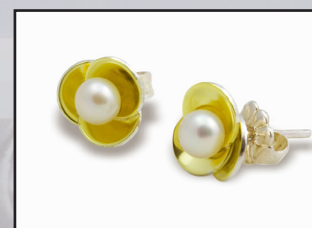

*new!*

SILVER SWIRLED PETAL POSTS 9322  
Sterling silver; freshwater pearl  
1/2" wide  
\$85

SILVER PRIMROSE PETALS 9482  
Sterling silver; freshwater pearl  
3/4" wide; 2" long  
\$75

GOLD PRIMROSE PETALS 9481  
18k/sterling; freshwater pearl  
5/8" wide; 2" long  
\$90

*best seller*

GOLDEN CLOVERS 1388  
18k/sterling; freshwater pearls  
5/8" wide; 1 1/2" long  
\$100

*best seller*

SILVER CLOVERS 1589  
Sterling silver; freshwater pearls  
5/8" wide; 1 1/2" long  
\$80

PETITE GOLDEN CLOVER POSTS 1590  
18k/sterling; freshwater pearls  
1/2" wide  
\$90

*best seller*

CLOVER NECKLACE 1989  
18k/sterling; 5/8" wide; freshwa-  
ter pearl; 16 or 18" snake chain  
\$100

*new!*

SILVER PRIMROSE PETAL 9484  
Sterling; 3/4" wide; freshwater  
pearl; 16 or 18" snake chain  
\$75

*new!*

GOLD PRIMROSE PETAL 9483  
18k/sterling; 5/8" wide  
freshwater pearl; 16 or 18" snake  
\$85

SILVER PRIMROSE PETAL RING 9491  
Sterling; 3/4" wide; 1/4" band;  
Sizes 5 - 9; freshwater pearl  
\$85